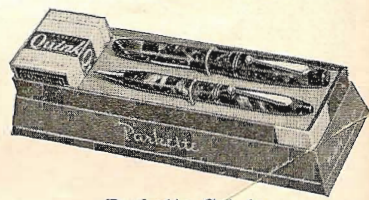

Parkette Set in Gift Box No. 214 with Quink $1.95